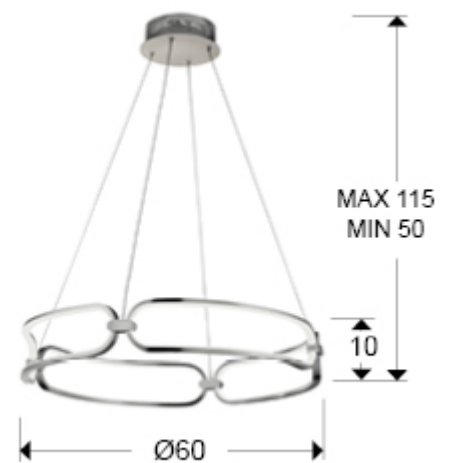

Colette

786831D

Pendants

LED lamp, made of aluminium, chrome finish. Adjustable in length. Opal silicone diffusers. 54W LED, 4860 lm, 3000 K. DIMMABLE Remote control included.

This product includes LED drivers with dimmer of 0-10V or PWM, a receiver and a remote control by radiofrequency. To use with wall dimmer, use only these types of dimmers, any other would damage the LED driver.

GENERAL INFORMATION

Catalogue: I38 Iluminación
Page: 32
EAN Code: 8435435332419
Type: Pendants
Collection: Colette

SIZES

Sizes: Ø 60.0 ↓ 10.0 cm
Height when installed: 50.0/ max. 115.0 cm
Weight: 1.8 Kg

SIZES WITH PACKAGING

Weight: 3.3 Kg
Volume: 0.0780m³
Sizes: ↔ 66.0 ↓ 18.0 ↗ 66.0 cm

TECHNICAL INFORMATION

IP protection: IP 20
Electric class: Class 1
Maximum power: 54W
Voltage: 180/240 V
Frequency: 50/60 Hz
Regulation: REMOTE CONTROL
Colour temperature: 3,000 K
Average lifespan: 50,000 h
Power factor: >0.9
CRI: >80

ADDITIONAL INFORMATION

Material: Aluminium, silicone
Finish: Chromed, opal
Cable colour: Clear